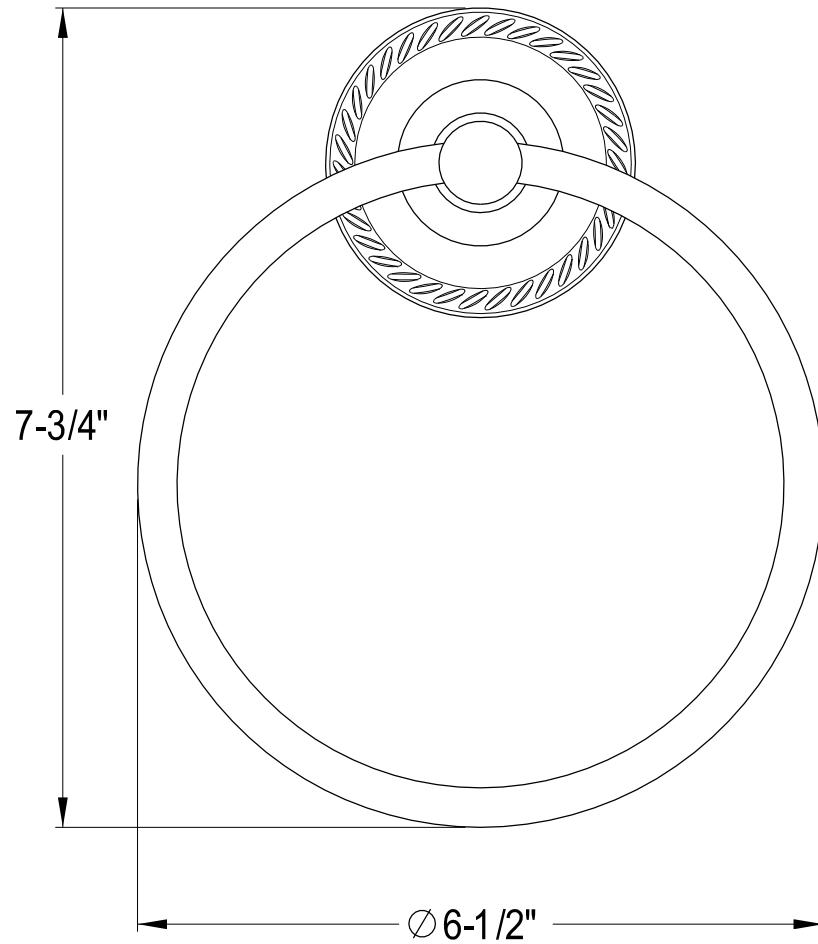

BA911C, PB, ORB, SN

24" Towel Bar

BA914C,ORB,SN

Towel Ring

BA917C,PB,ORB,SN

Robe Hook

BA91 8C, ORB, SN

Toilet Paper Holder